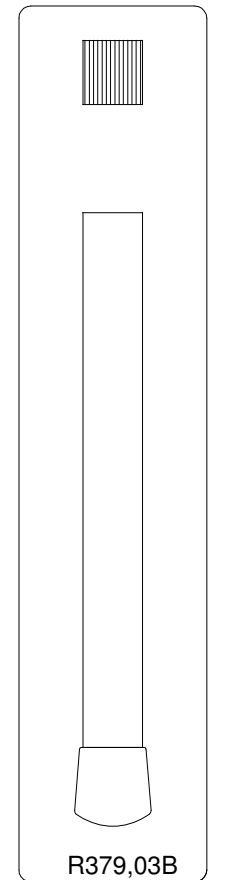

Manfrotto nord

ART.
334B

For serial number
from A0117148

2004-12-06

R334,13B