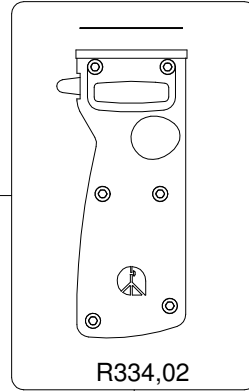

Manfrotto nord

ART.
334B

For serial number
from A0117148

2004-12-06

R334,13B